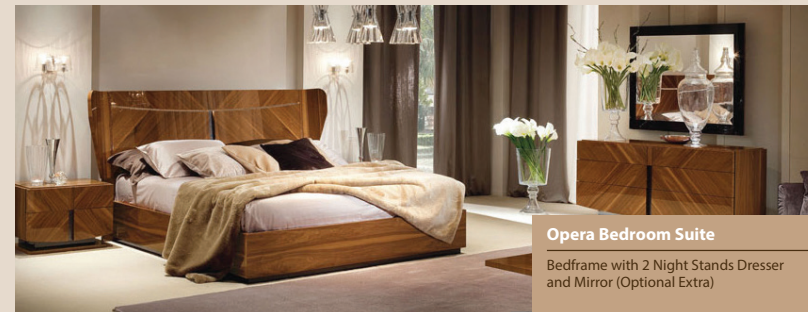

Leather Uppers
Manual Recliner

Opera Bedroom Suite

Bedframe with 2 Night Stands Dresser
and Mirror (Optional Extra)